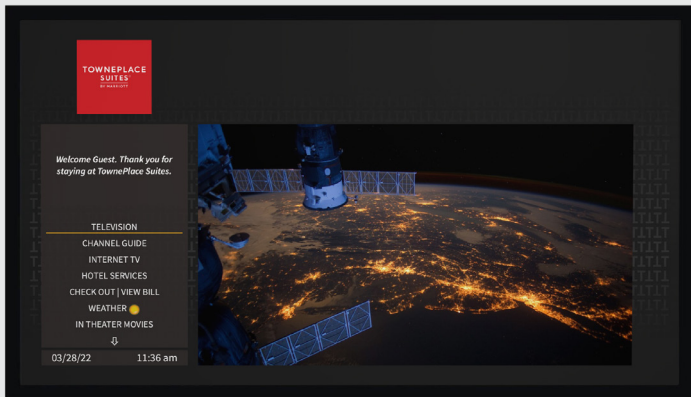

Guest Room Technology

WORLDVUE®

BY WCI

WorldVue by World Cinema is the selected provider for TownePlace Suites Swedesboro Logan Township by Marriott.

World Cinema is a GRE Approved Vendor to Marriott Hotels across North America.

WorldVue provides the ultimate guest experience through our fully customizable platform, tailor-made for each property's unique needs.

We want to provide our guests with the best possible experience throughout their stay. World Cinema has a similar approach to customer service, and that was a contributing factor in choosing them as our technology provider. We wanted someone as dedicated to the guest experience as we are. We found that with World Cinema.

Yazan Barqawi | General Manager